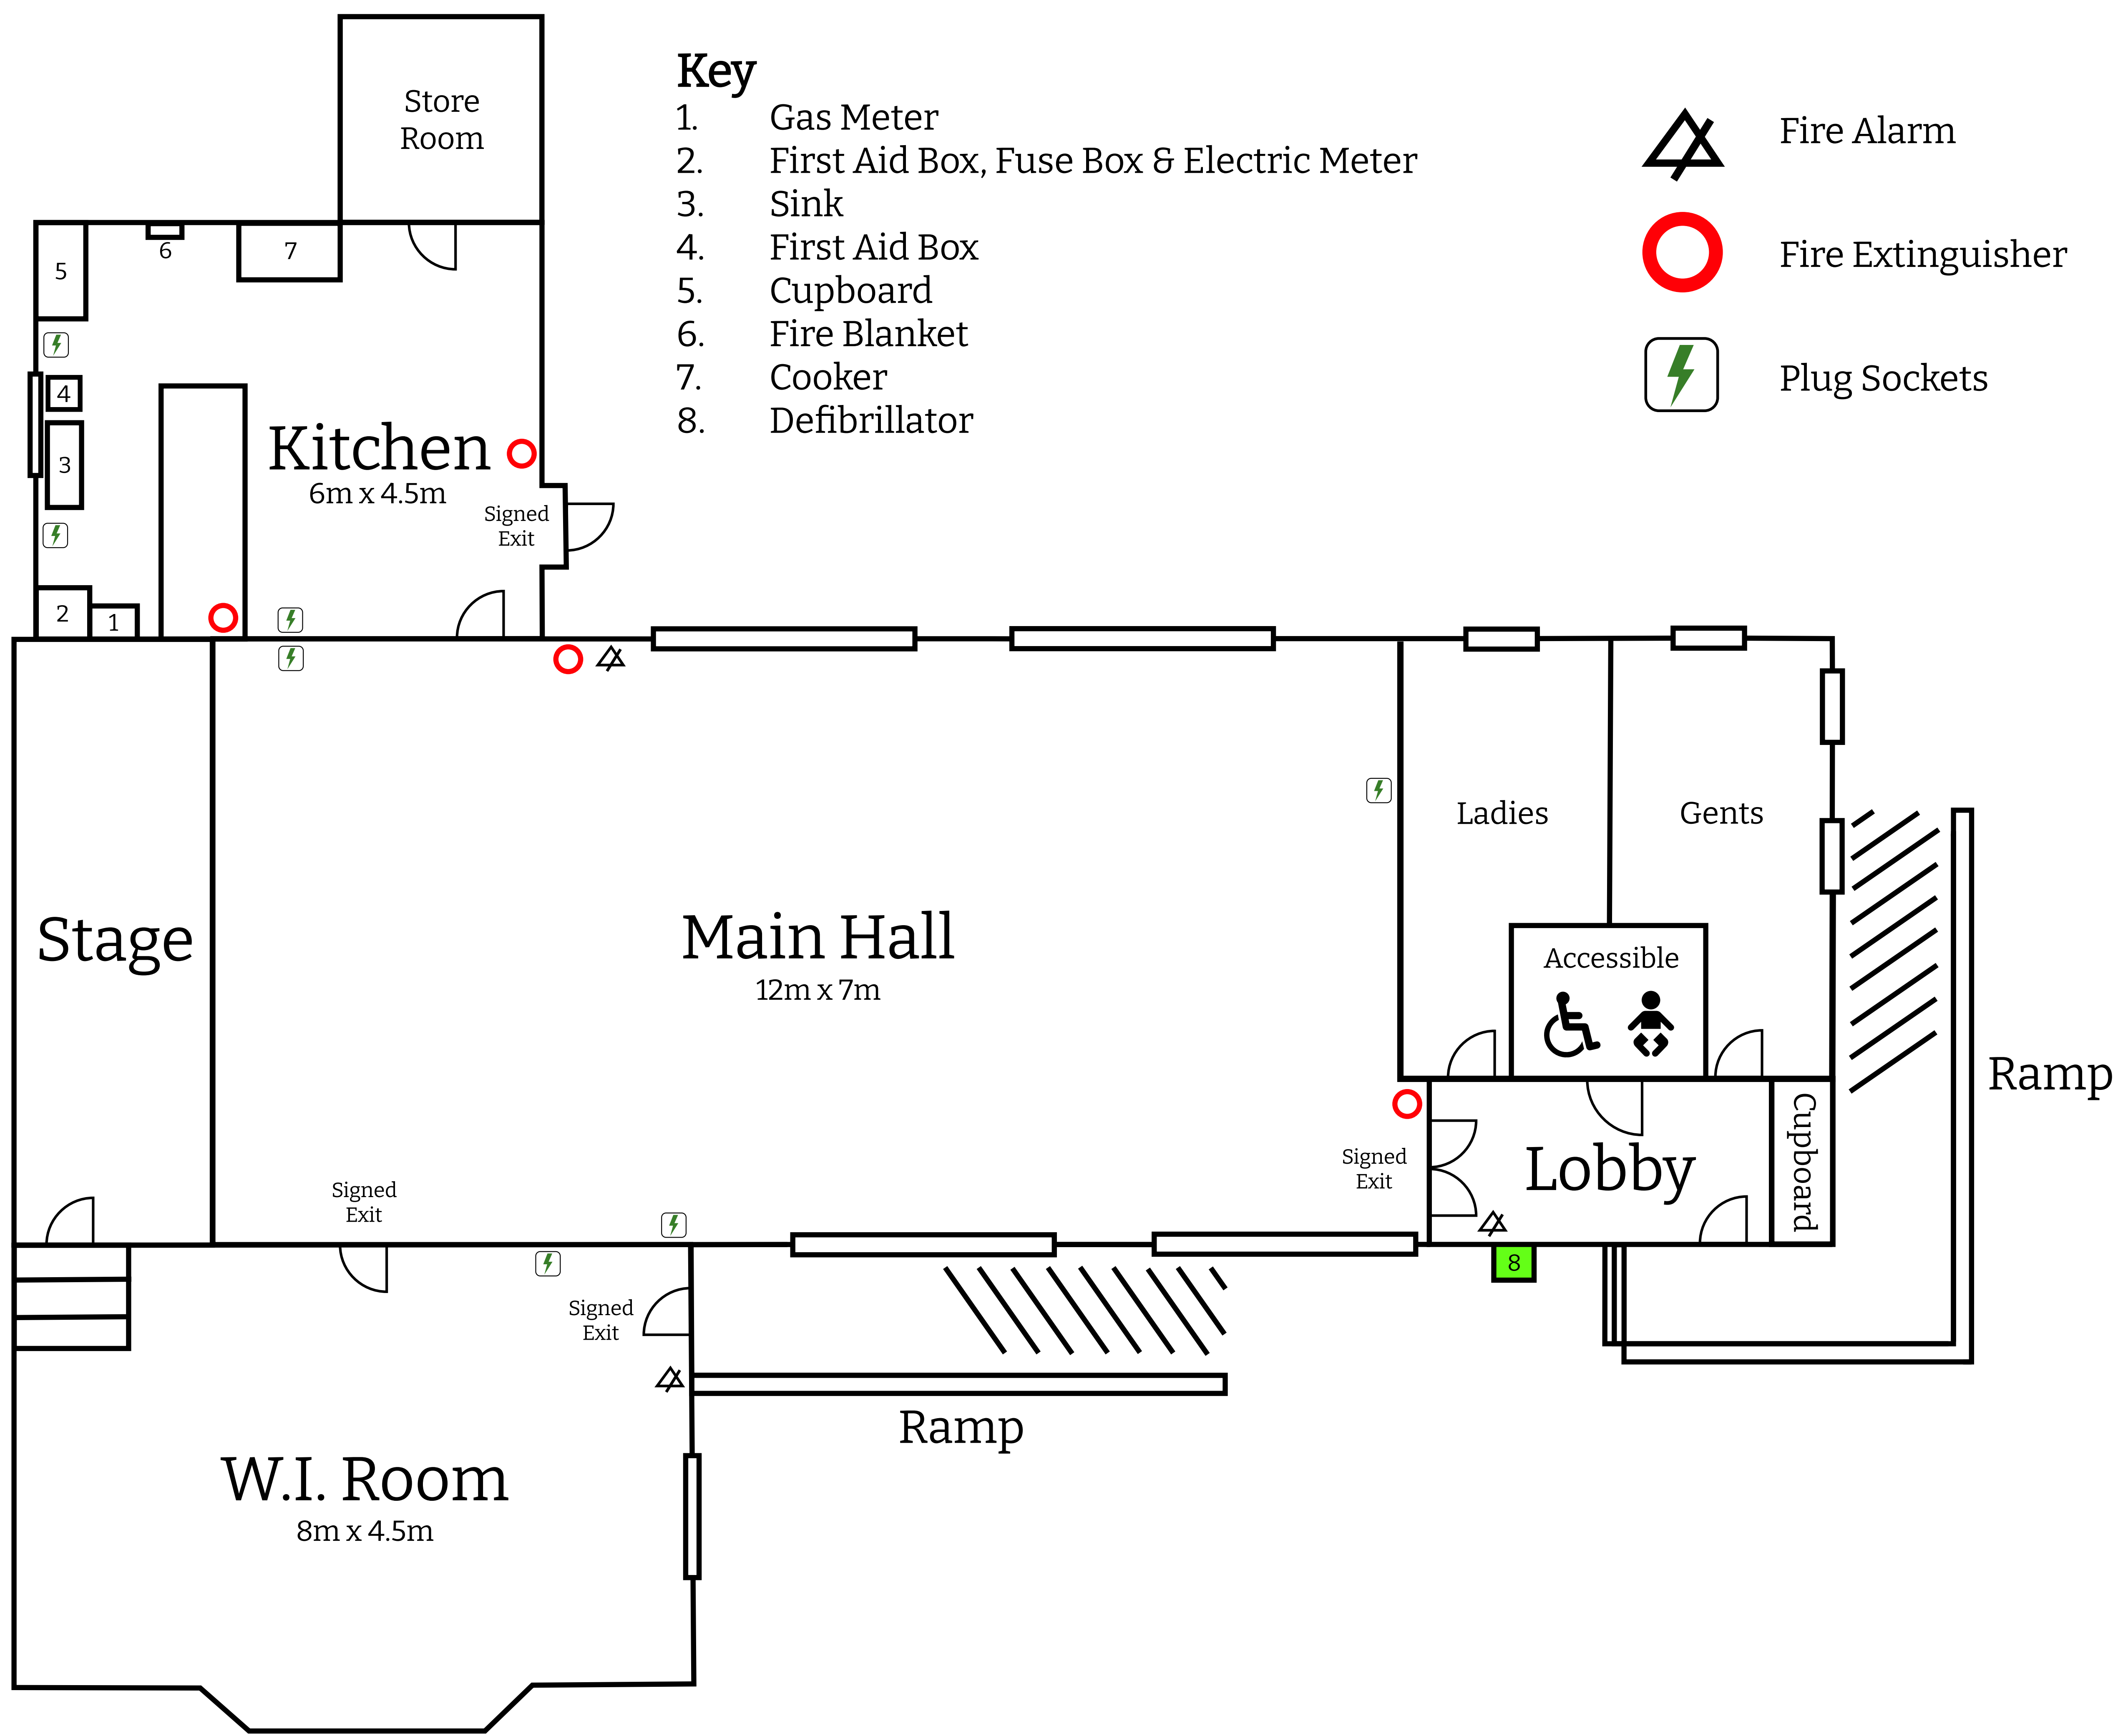

Plan of Rowlsey Village Hall

(Not to scale)

Key

- 1. Gas Meter
- 2. First Aid Box, Fuse Box & Electric Meter
- 3. Sink
- 4. First Aid Box
- 5. Cupboard
- 6. Fire Blanket
- 7. Cooker
- 8. Defibrillator

-  Fire Alarm
-  Fire Extinguisher
-  Plug Sockets